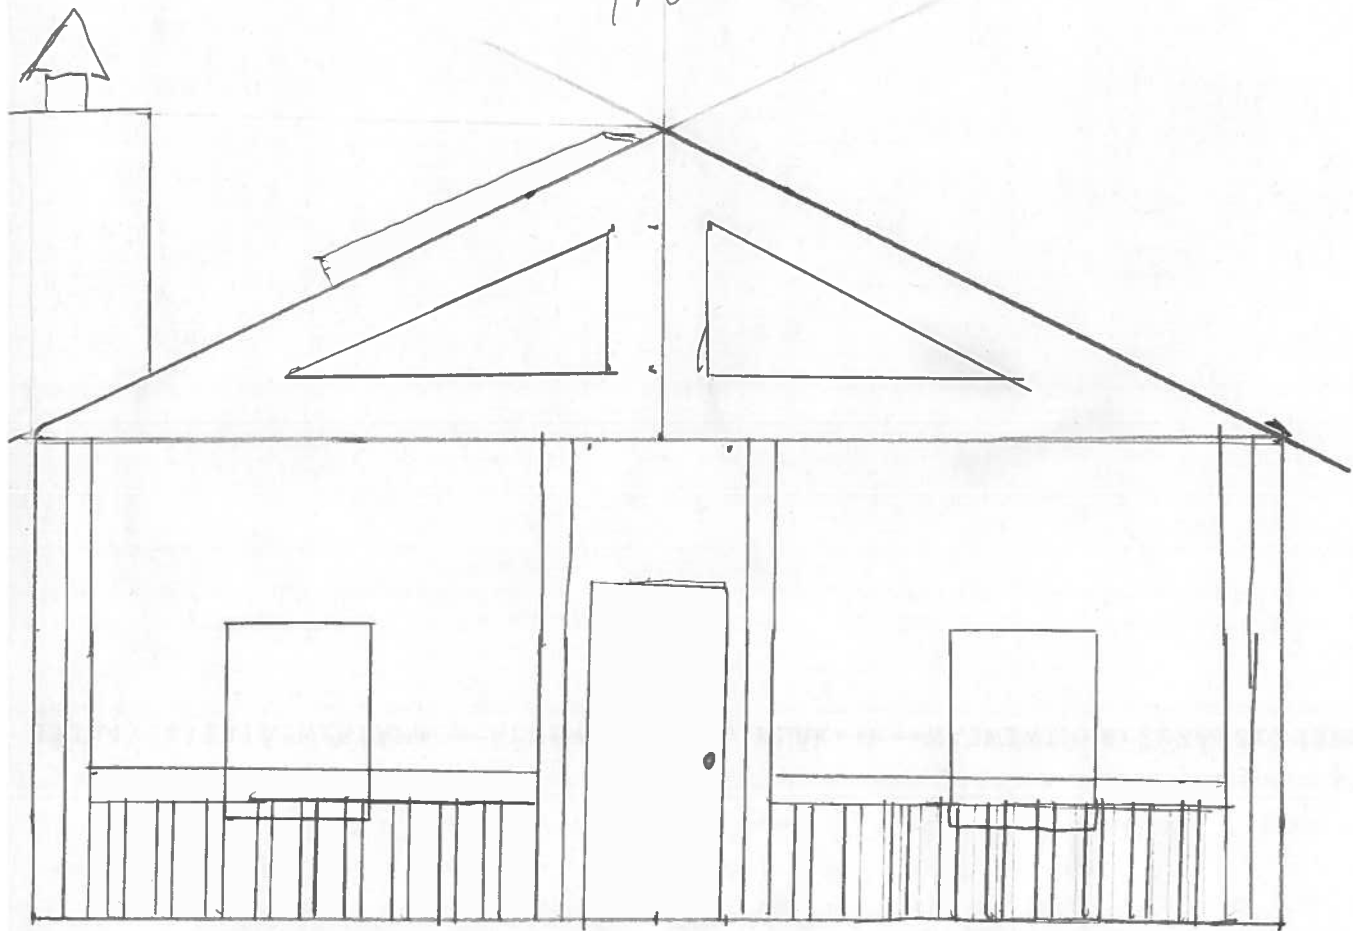

**Artist Statement: 26th Annual Exhibition of Art by Michigan Prisoners**

Artist Name: James Riley

This is my first time in the art show and I wanted to try something new so I built this cabin (Living the Dream) what inspired me to build the cabin was that I was blessed with some land in Arkansas and the house that was there had an electrical fire and was a total loss so I built this cabin as if it ~~was~~ <sup>was</sup> the one I'm going to live in. When I create art it give me a sense of peace & happiness it's like a type of meditation for me. and for that time I'm free. I hope seeing this cabin brings much joy to you as it did for me when I was building it.

Thank you

Note: This cabin has working lights, the switch is on the back right side and the batteries are in the downstairs bedroom under the dresser.

Please edit your Artist Statement to the space provided.

Living The Living

The Dream

1/4 Scale

Front View

Pg 1 of 3

D01j9Ff:=#/»bzEV\@~fzW \$\$'&ND~/40f^.\$\$

00f>@2

23i53267654&&#"3i5276654&&#"%'%MOANP

5AIA4) I4) I4) AFWTAWmmcmAFTWTW SL!SL!SLÄk+=k+=wÄIWIWIÄrrzrzrZÄrrzrdäkkdk!WI!WI!

Light switch on back of house

1/4" = 1 FT  
26x29

PS 2-3

1/4 scale = 1ft

pg 3-3