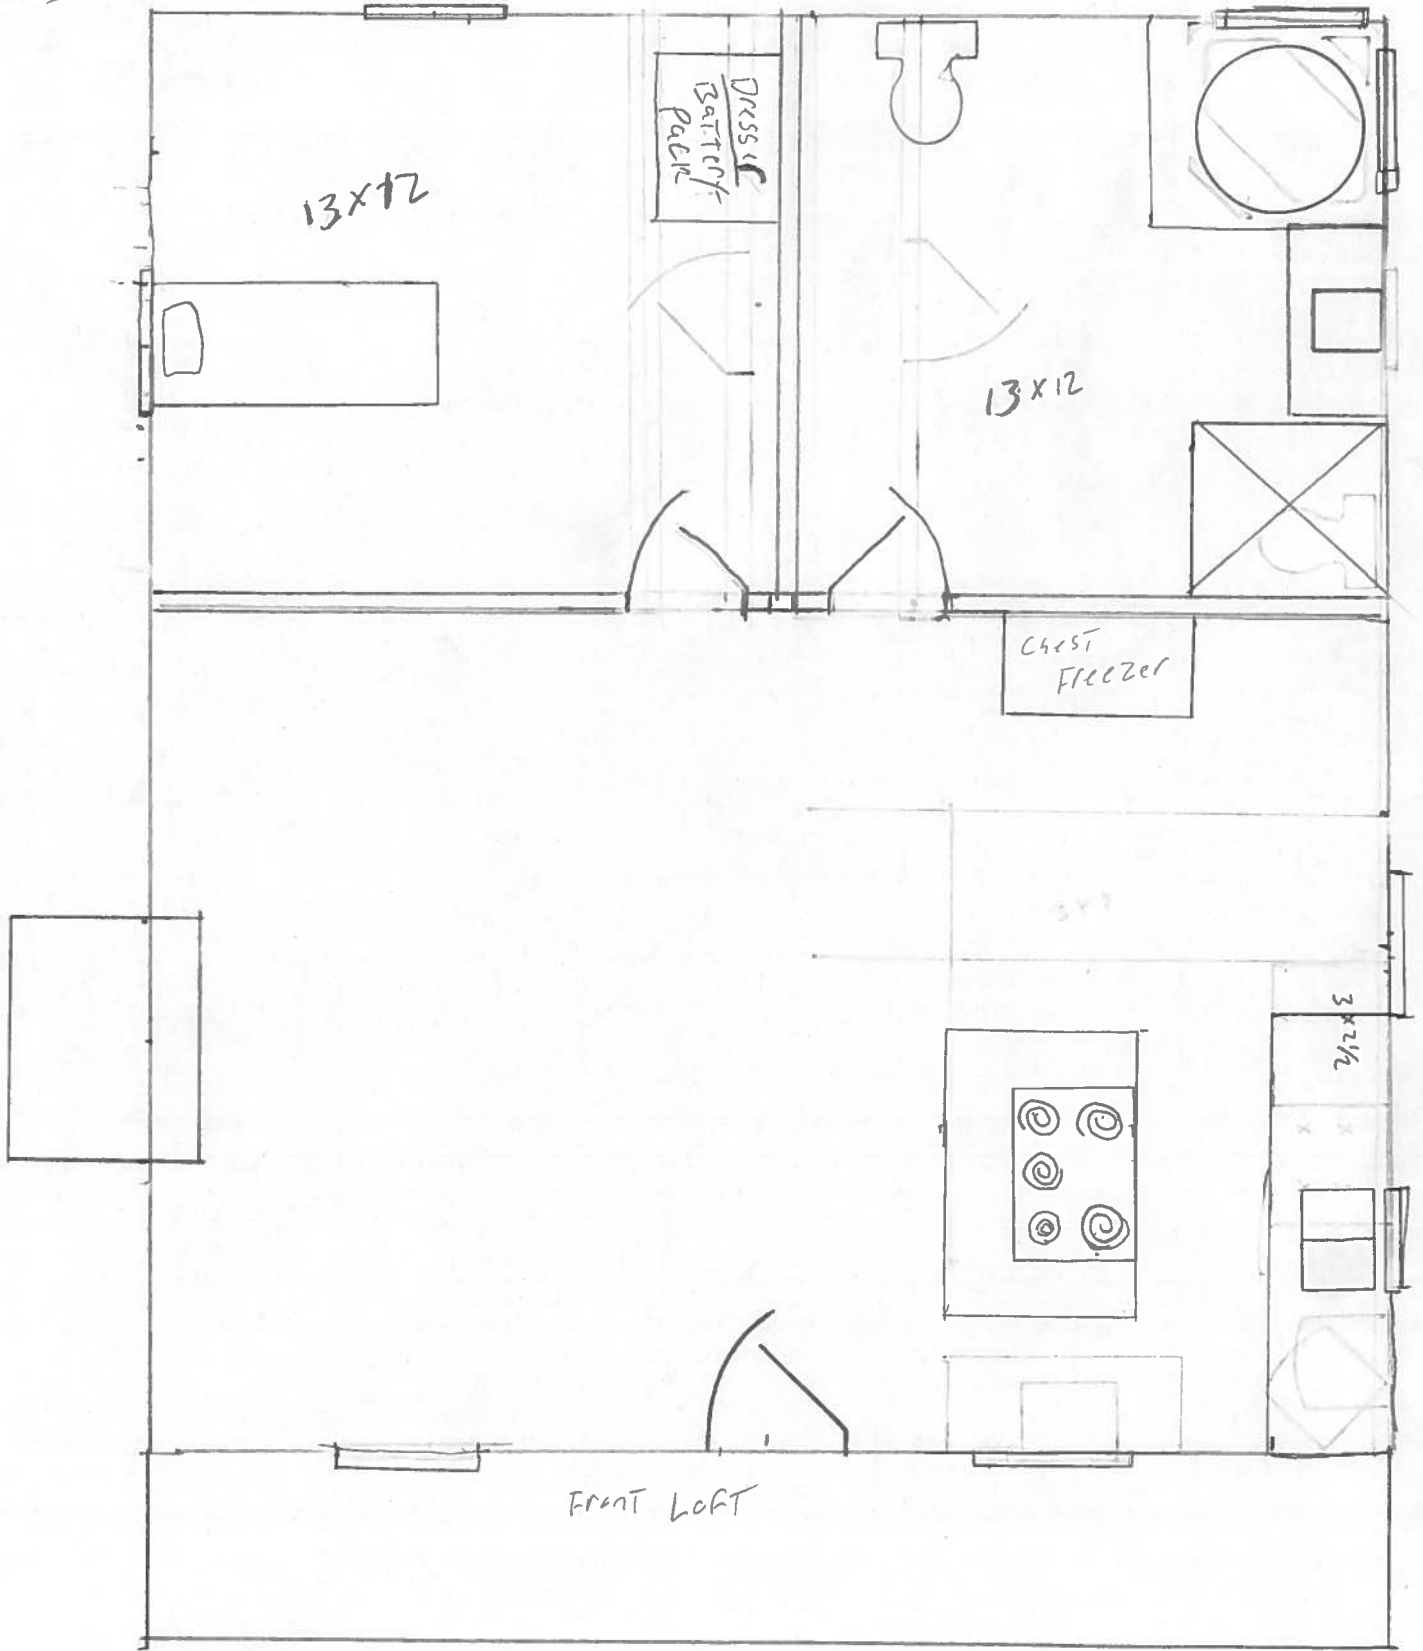

**Artist Statement: 26th Annual Exhibition of Art by Michigan Prisoners**

Artist Name: James Riley

This is my first time in the art show and I wanted to try something new so I built this cabin (Living the Dream) what inspired me to build the cabin was that I was blessed with some land in Arkansas and the house that was there had an electrical fire and was a total loss so I built this cabin as if it ~~was~~ <sup>was</sup> the one I'm going to live in. When I create art it give me a sense of peace & happiness it's like a type of meditation for me. and for that time I'm free. I hope seeing this cabin brings much joy to you as it did for me when I was building it.

Thank you

Note: This cabin has working lights, the switch is on the back right side and the batteries are in the downstairs bedroom under the dresser.

Please edit your Artist Statement to the space provided.

Living The Living

The Dream

1/4 Scale

Front View

Pg 1 of 3

D01j9Ff:=#/»bzEV\@~fzW \$\$'&ND~/40f^.\$\$

00f>@2

23i53267654&&#"3i5276654&&#"%'%MOANP

5AIA4) I4) I4) AFWTAWmmcmAFTWTW SL!SL!SLÄk+=k+=wÄIWIWIÄrrzrzrZÄrrzrdäkkdk!WI!WI!

Light switch on back of house

1/4" = 1 FT  
26x29

PS 2-3

1/4 scale = 1ft

pg 3-3